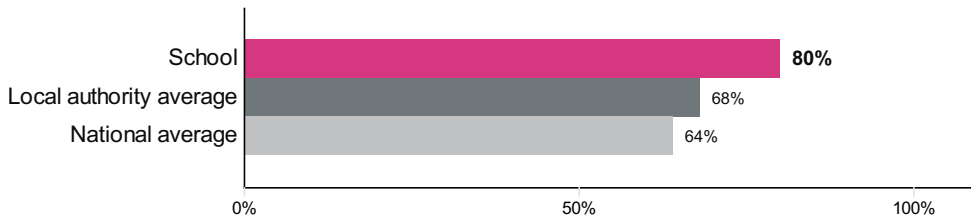

This is the ASP default view

Longparish Church of England Primary School (URN: 116364)

Key stage 2

This is provisional data for 2017/18. Any amendments made to this school's data will be reflected when we re-publish the data in a few months. National and local authority benchmarks may also change. Until these changes take effect, you may see differences between data on ASP and Compare school and college performance.

Progress in reading, writing and maths

Reading

Number of pupils = 13

Pupils with adjusted scores = 0

Confidence interval
0.0 to 6.6

Writing

Number of pupils = 13

Pupils with adjusted scores = 0

Confidence interval
-4.7 to 1.5

Maths

Number of pupils = 13

Pupils with adjusted scores = 0

Confidence interval
0.1 to 6.1

Reading, writing and maths combined

Percentage of pupils achieving the expected standard or higher

Number of pupils = 15

Percentage achieving the expected standard or higher