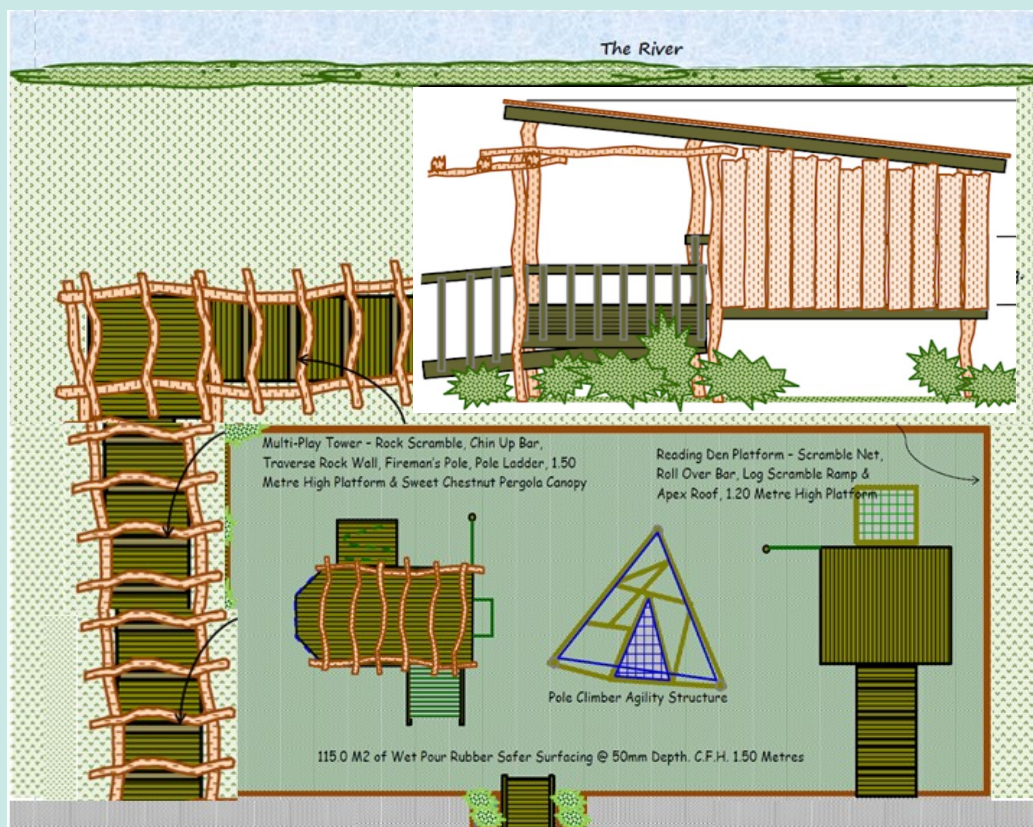

Buy the school a present this Christmas!

**MERRY
CHRISTMAS**

LONGPARISH C.E. PRIMARY SCHOOL LOOKOUT LODGE AND TRIM TRAIL

We need to raise £42,224 to create an outdoor classroom/lookout lodge and new trim trail for the pupils at Longparish CE Primary School.

Environmentally friendly, ecological and educational. It will enhance and enrich learning opportunities for all our children and will help to sustain the capacity of the village school in the years to come.

Gift to the school any of these, this Christmas:

- ⇒ Sweet Chestnut Poles used for the walkway arch @ £25 each or £32 (including fixings)
- ⇒ Sleepers for the flower bed borders @ £22 or £35 (including fixings)
- ⇒ Upright posts @£62 each
- ⇒ Wooden planks @ £50